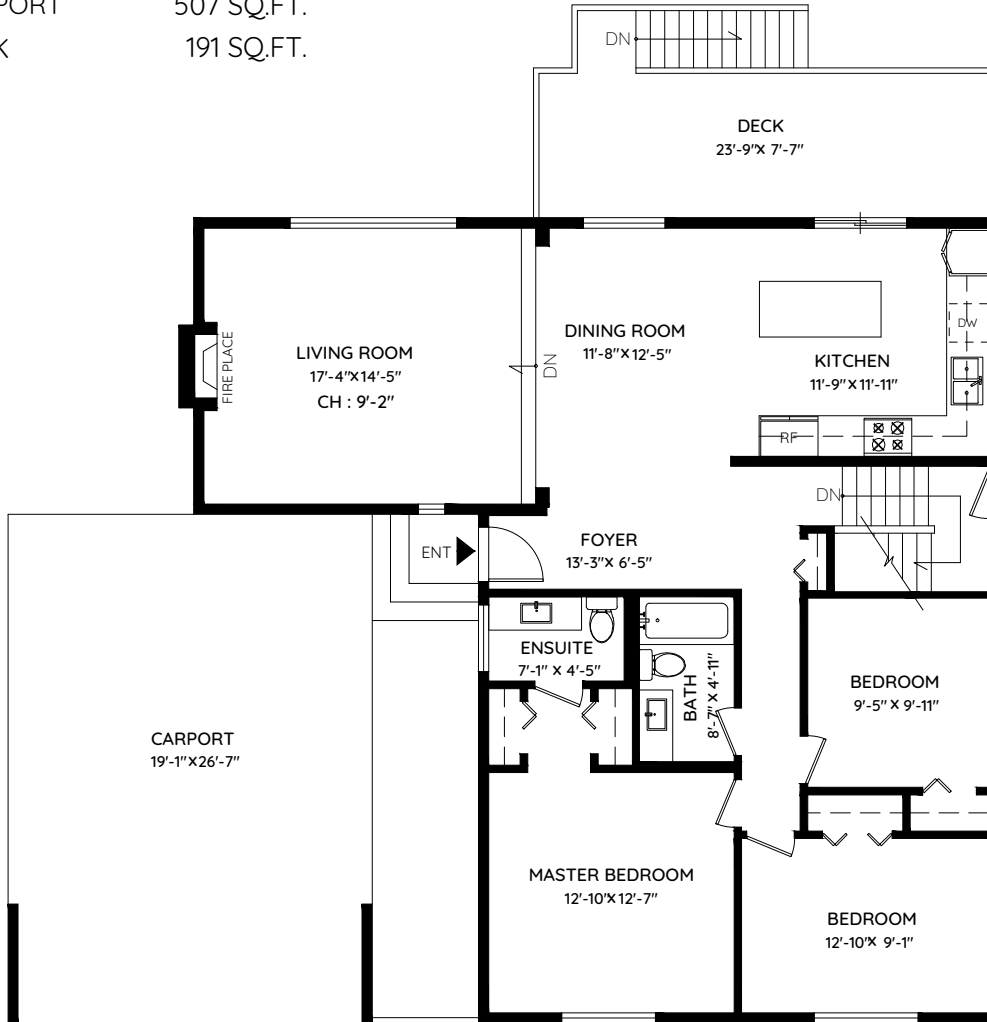

8089 MODESTO DRIVE

DELTA, BC

MAIN 1,372 SQ.FT.

LOWER 1,379 SQ.FT.

TOTAL 2,751 SQ.FT.

CARPORT 507 SQ.FT.

DECK 191 SQ.FT.

VIJAY SINGH

604 551 6665

vijaysoldit@gmail.com

Keller Williams Elite Realty

MAIN FLOOR
1,372 SQ.FT.
CH: 8'-10"

0 ft 3 ft 5 ft

LOWER FLOOR
1,379 SQ.FT.
CH: 7'-9"

The floor plan and the measurements are approximate and are to be used for advertising usage only. Not suitable for architectural or construction. E&OE. © 2019 KEYPLAN Measuring Inc.