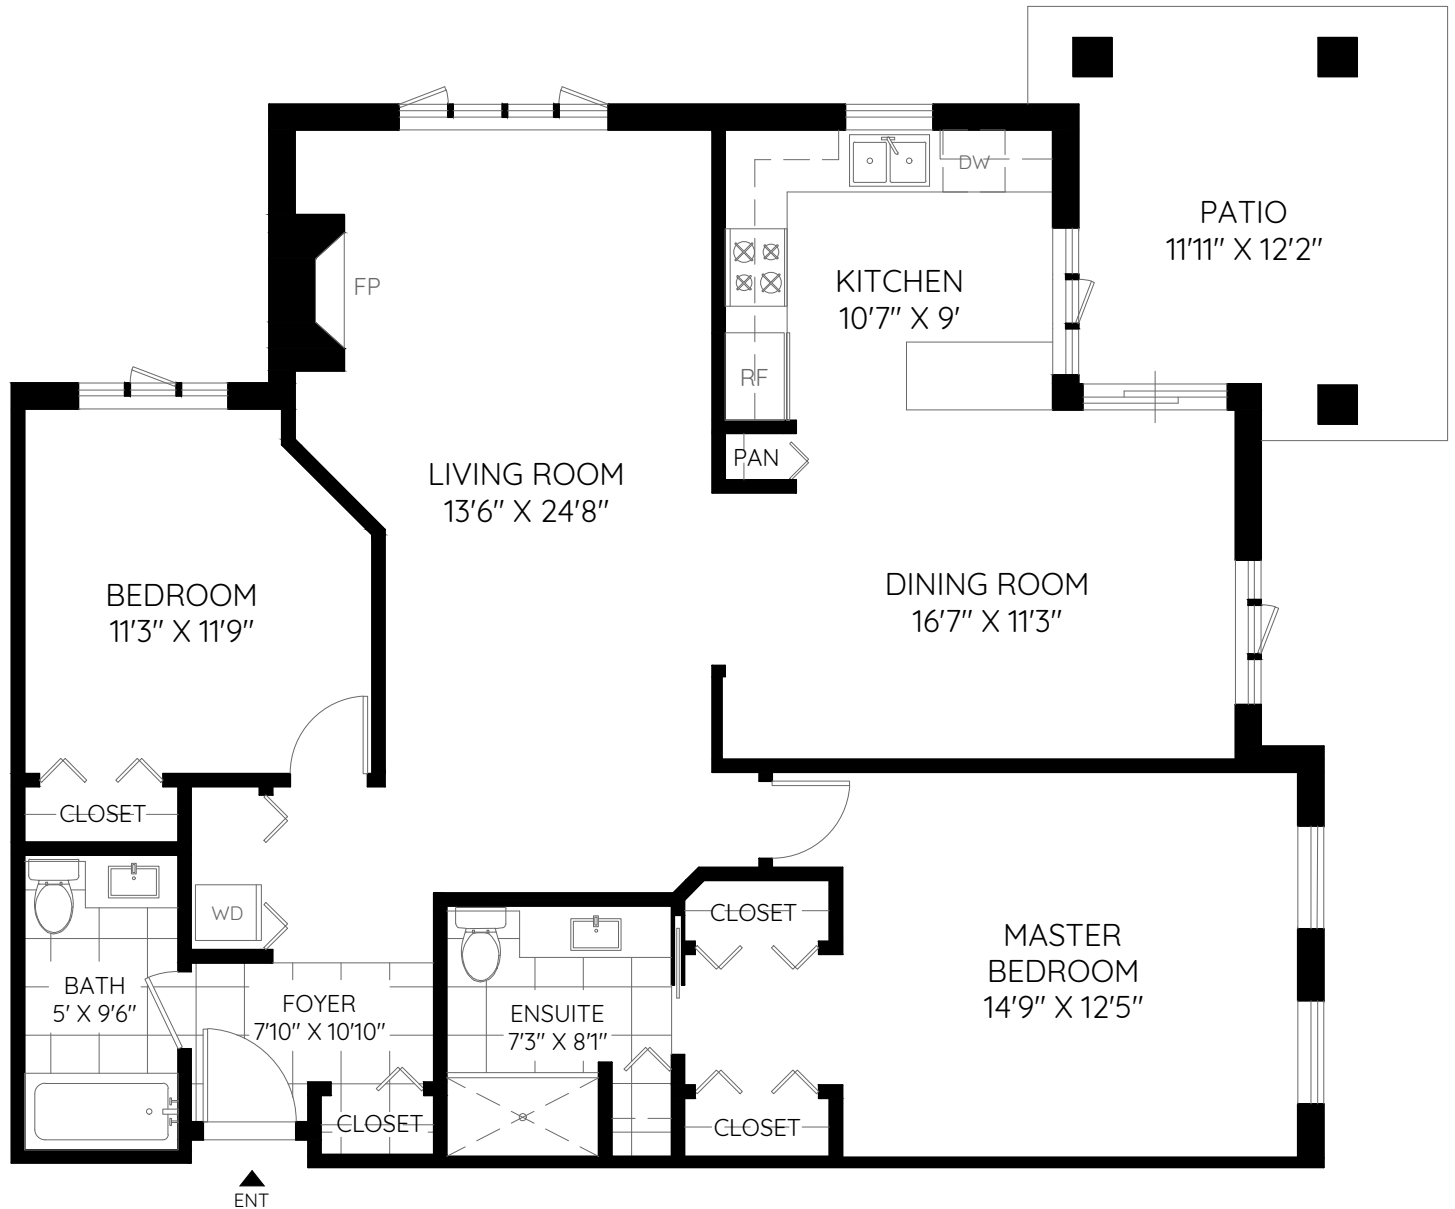

# UNIT 131 22020 49 AVENUE

LANGLEY, BC

MAIN	1,279 SQ.FT.
<b>TOTAL</b>	<b>1,279 SQ.FT.</b>
PATIO	161 SQ.FT.

**MIDDLETON TEAM**  
RECOMMENDED BY FRIENDS

604.615.9800 | MiddletonTeam.ca

**MAIN**  
1,279 SQ.FT.  
CEILING HEIGHT: 7'-11"