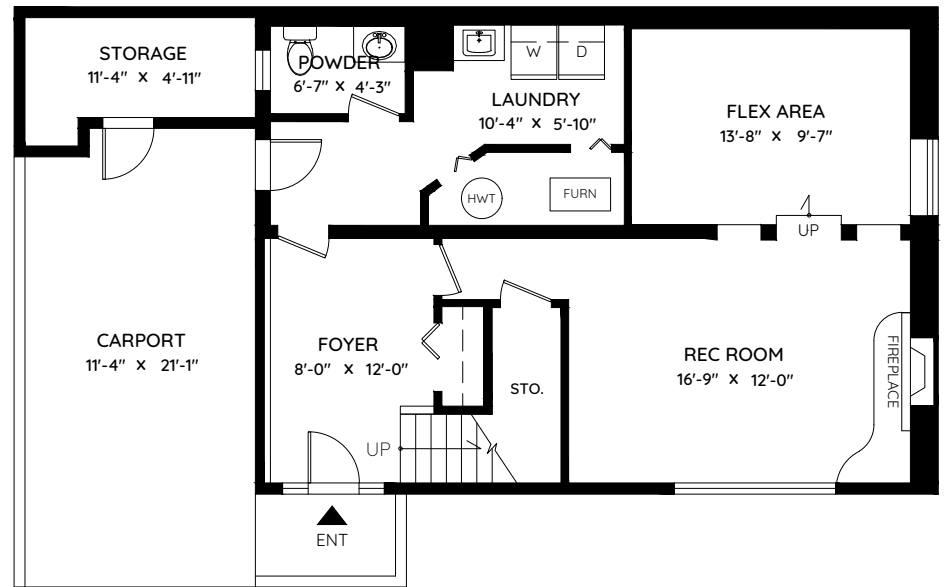

7416 BARRYMORE DRIVE

DELTA, BC

MAIN FLOOR
1,220 SQ.FT.
CH: 8'-0"

LOWER FLOOR
802 SQ.FT.
CH: 8'-0"

MAIN	1,220 SQ.FT.	CARPORT	262 SQ.FT.
LOWER	802 SQ.FT.	STORAGE	76 SQ.FT.
TOTAL	2,022 SQ.FT.	DECK	531 SQ.FT.
		TOTAL	869 SQ.FT.

The floor plan and the measurements are approximate within +/- 2% and are to be used for advertising usage only. May include unfinished area. Not suitable for architectural or construction. E&O Insured