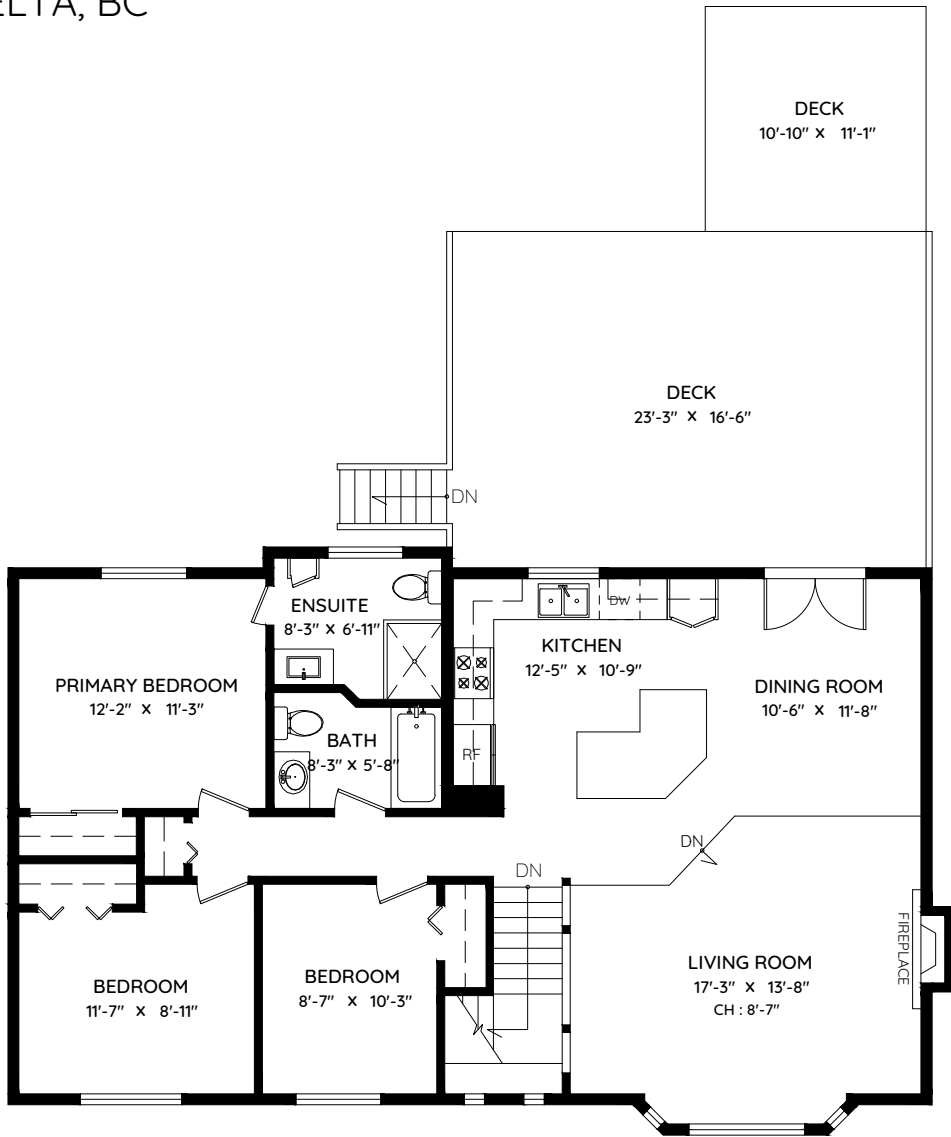

7416 BARRYMORE DRIVE

DELTA, BC

MAIN FLOOR
1,220 SQ.FT.
CH: 8'-0"

LOWER FLOOR
802 SQ.FT.
CH: 8'-0"

MAIN	1,220 SQ.FT.	CARPORT	262 SQ.FT.
LOWER	802 SQ.FT.	STORAGE	76 SQ.FT.
TOTAL	2,022 SQ.FT.	DECK	531 SQ.FT.
		TOTAL	869 SQ.FT.

The floor plan and the measurements are approximate within +/- 2% and are to be used for advertising usage only. May include unfinished area. Not suitable for architectural or construction. E&O Insured