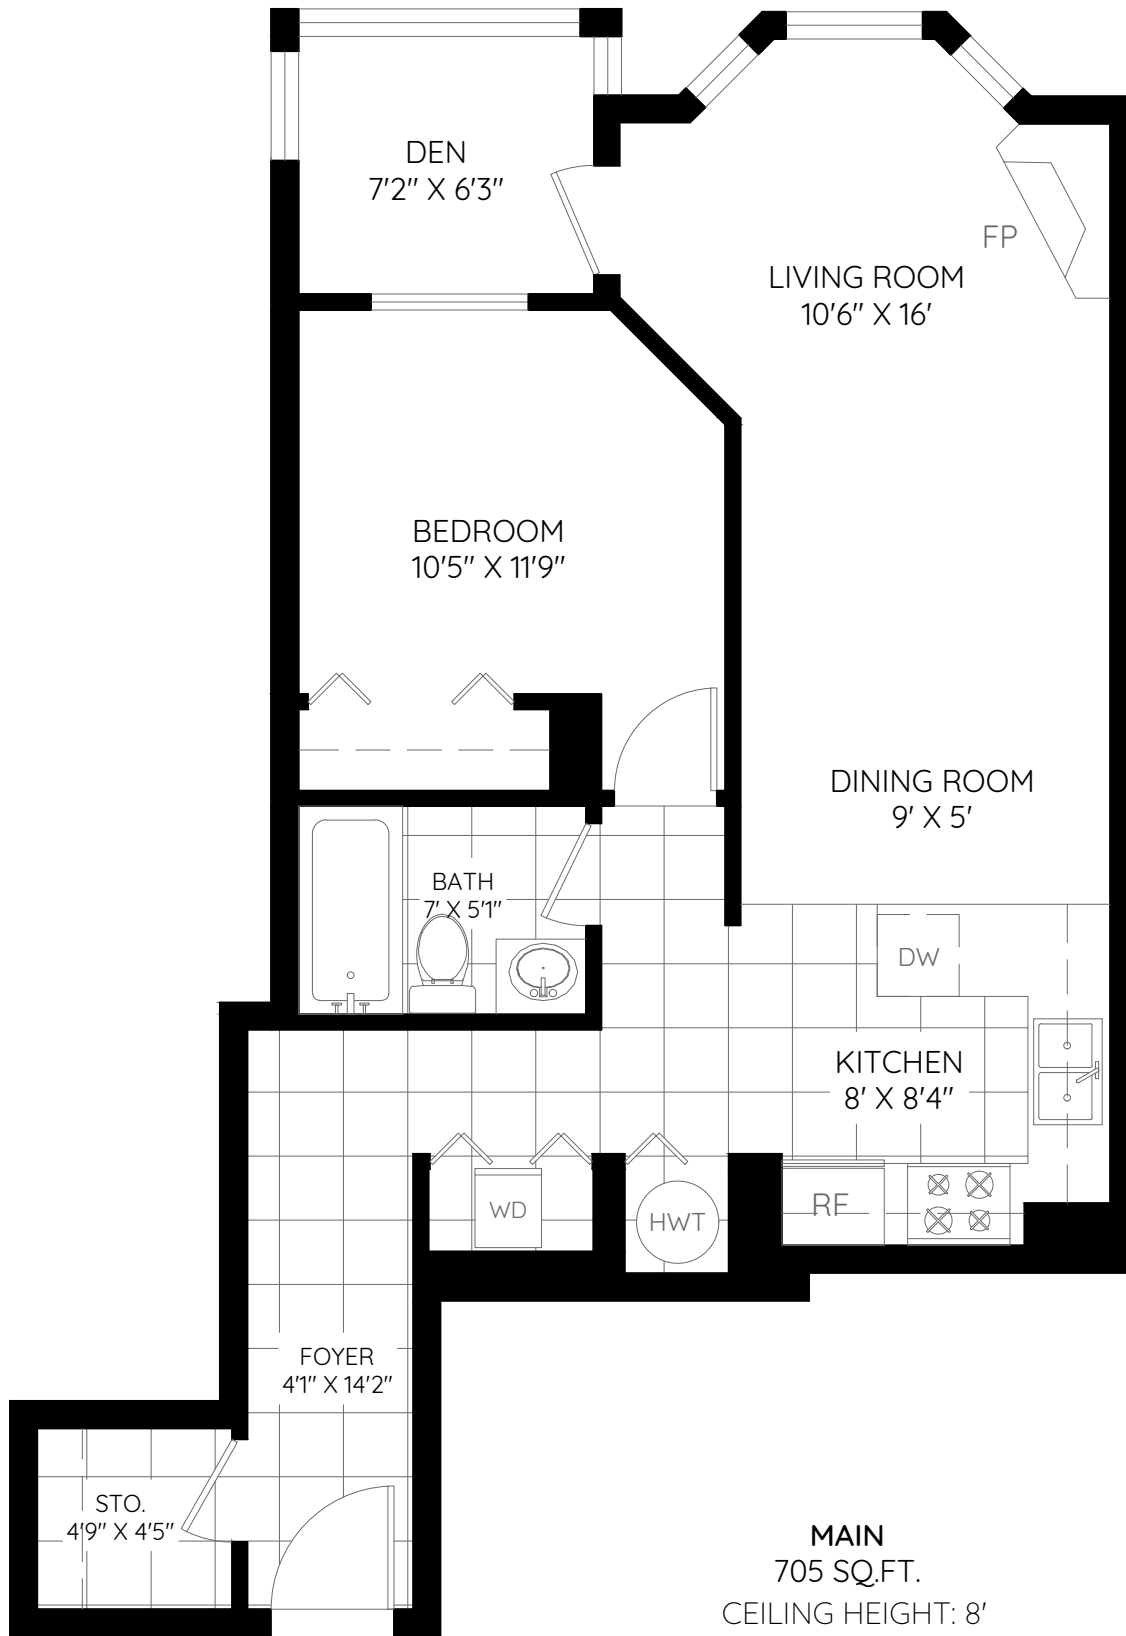

UNIT 404 6963 VICTORIA DRIVE

VANCOUVER, BC

LEANNE EVANS
Real Estate Professional

778.899.6575
leanne@leanneevans.com

LOWER	705 SQ.FT.
TOTAL	705 SQ.FT.

MAIN
705 SQ.FT.
CEILING HEIGHT: 8'