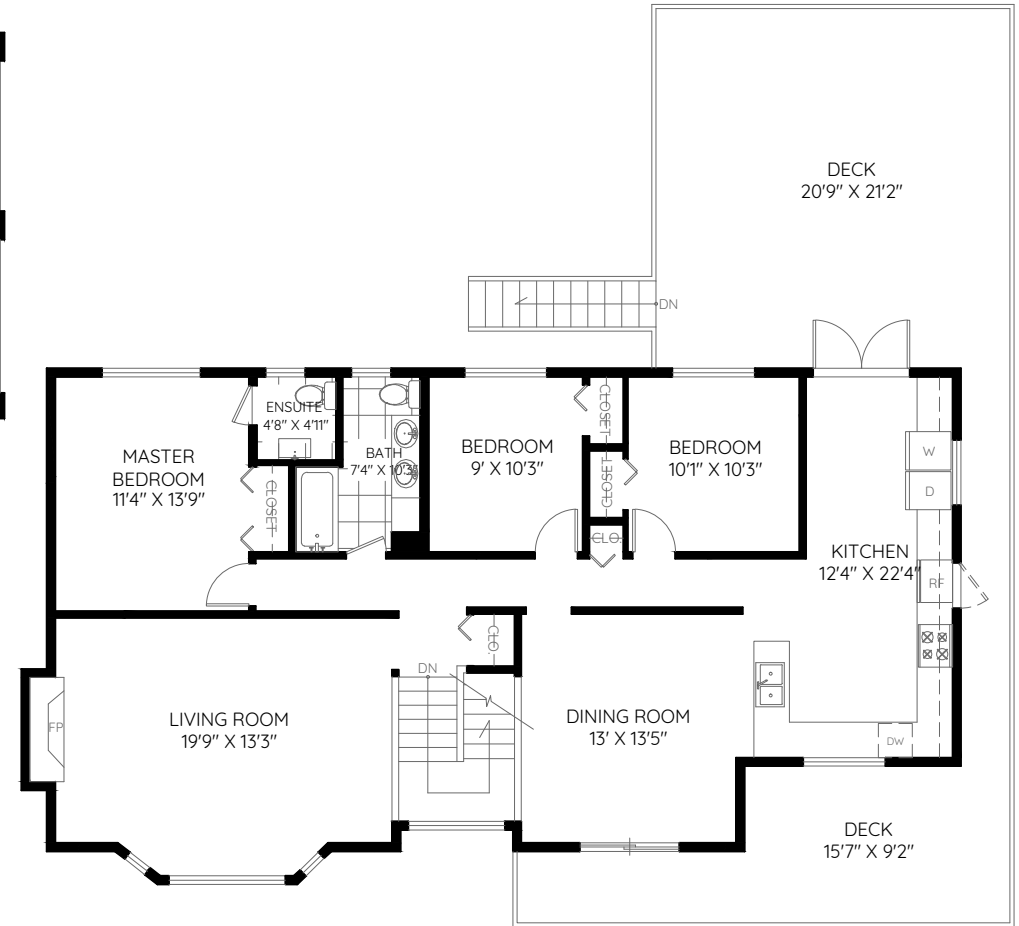

MAIN	1,390 SQ.FT.
UPPER	1,444 SQ.FT.
TOTAL	2,834 SQ.FT.
GARAGE	469 SQ.FT.
DECK	737 SQ.FT.

MAIN
1,390 SQ.FT.
CEILING HEIGHTS: 7'11"

UPPER
1,444 SQ.FT.
CEILING HEIGHTS: 7'8"