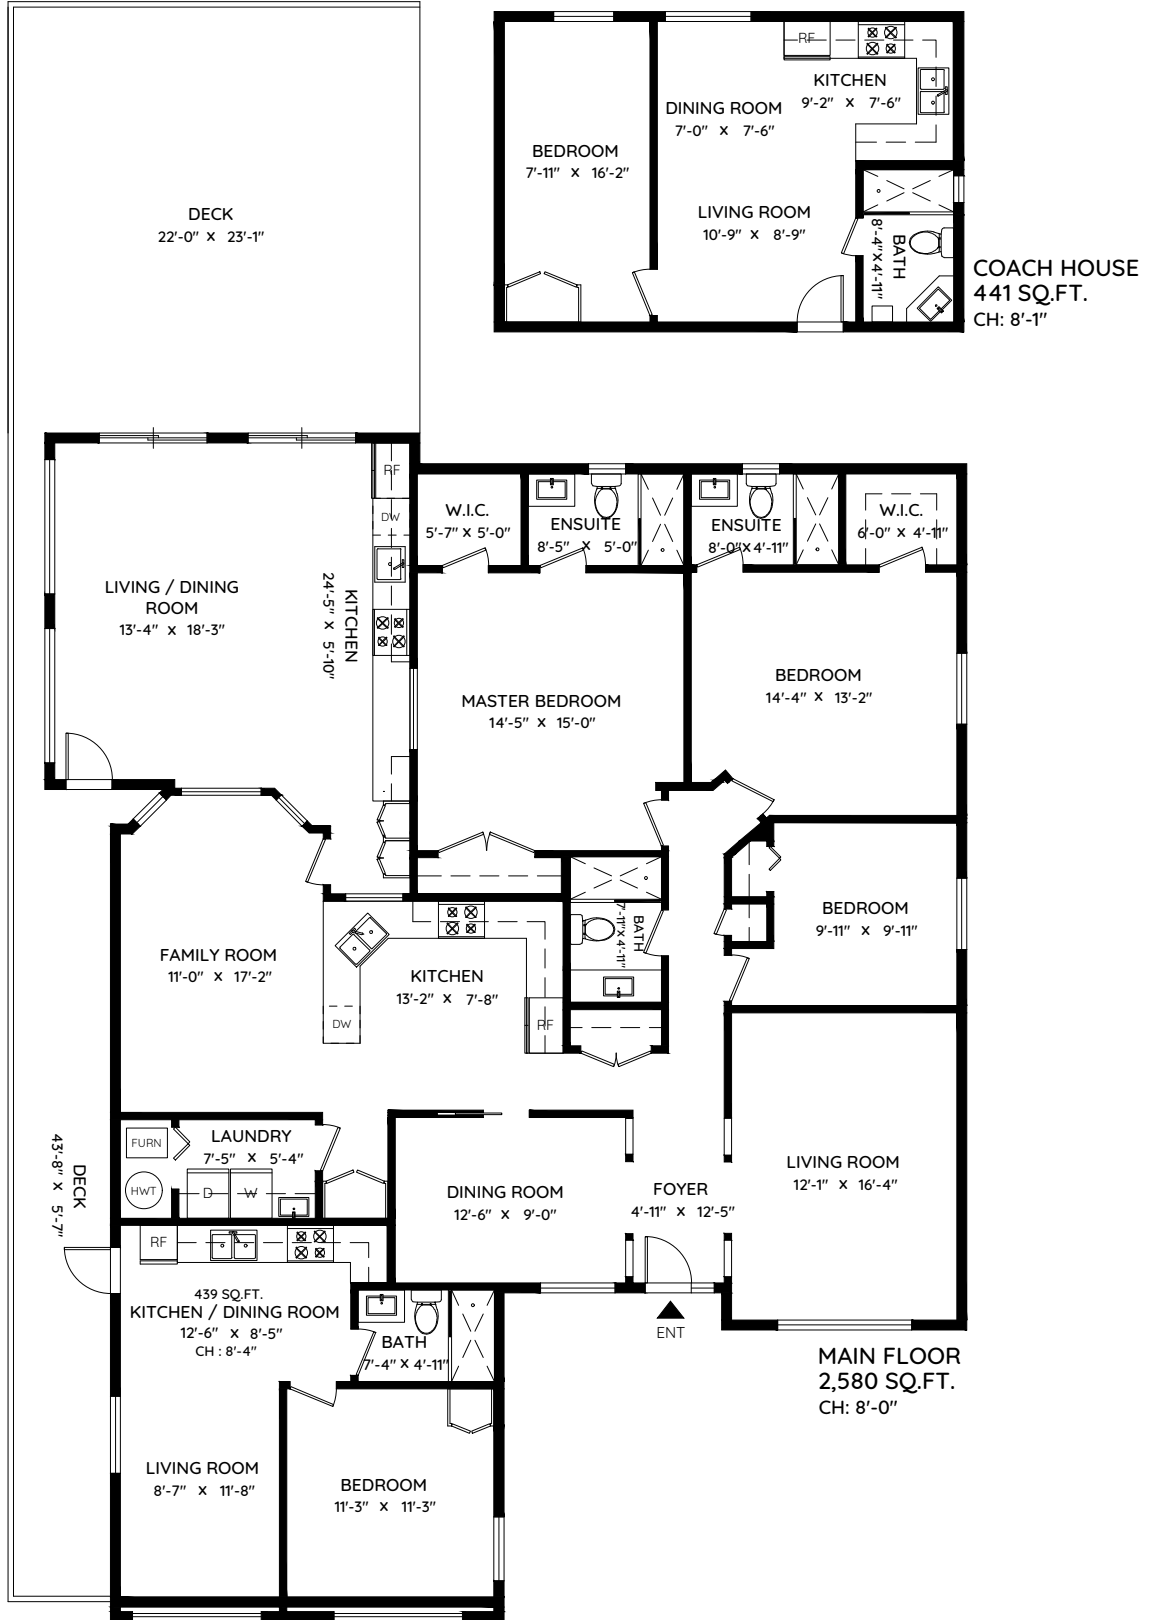

7394 122A STREET

SURREY, BC

MAIN 2,580 SQ.FT.

COACH HOUSE 441 SQ.FT.

TOTAL 3,021 SQ.FT.

DECK 806 SQ.FT.

604.825.5171

soldbykhan@gmail.com

SOLDBYKHAN.COM

0 ft 3 ft 5 ft

The floor plan and the measurements are approximate within +/- 2% and are to be used for advertising usage only. May include unfinished area. Not suitable for architectural or construction. E&O Insured