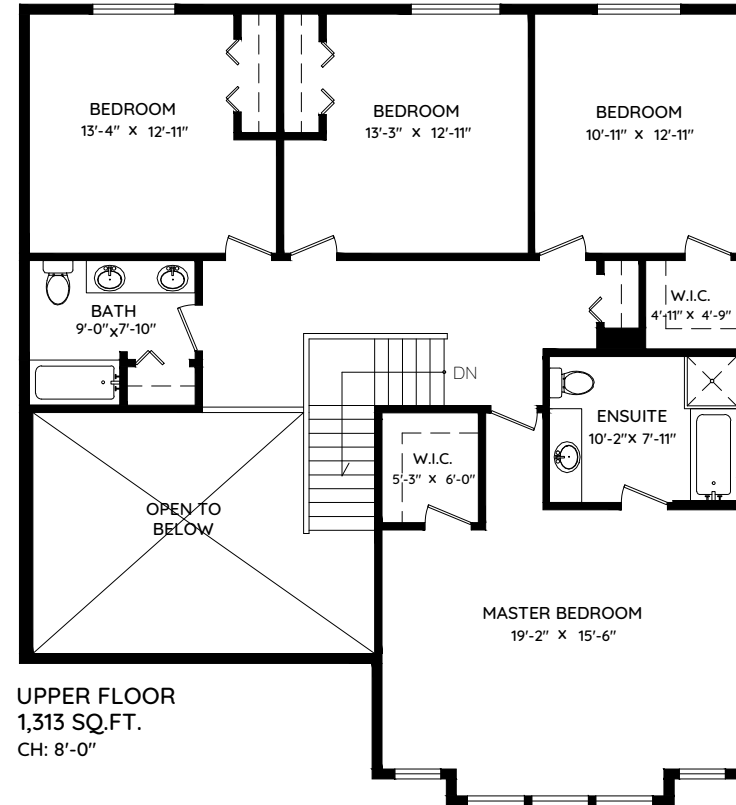

0 ft 3 ft 5 ft 10 ft