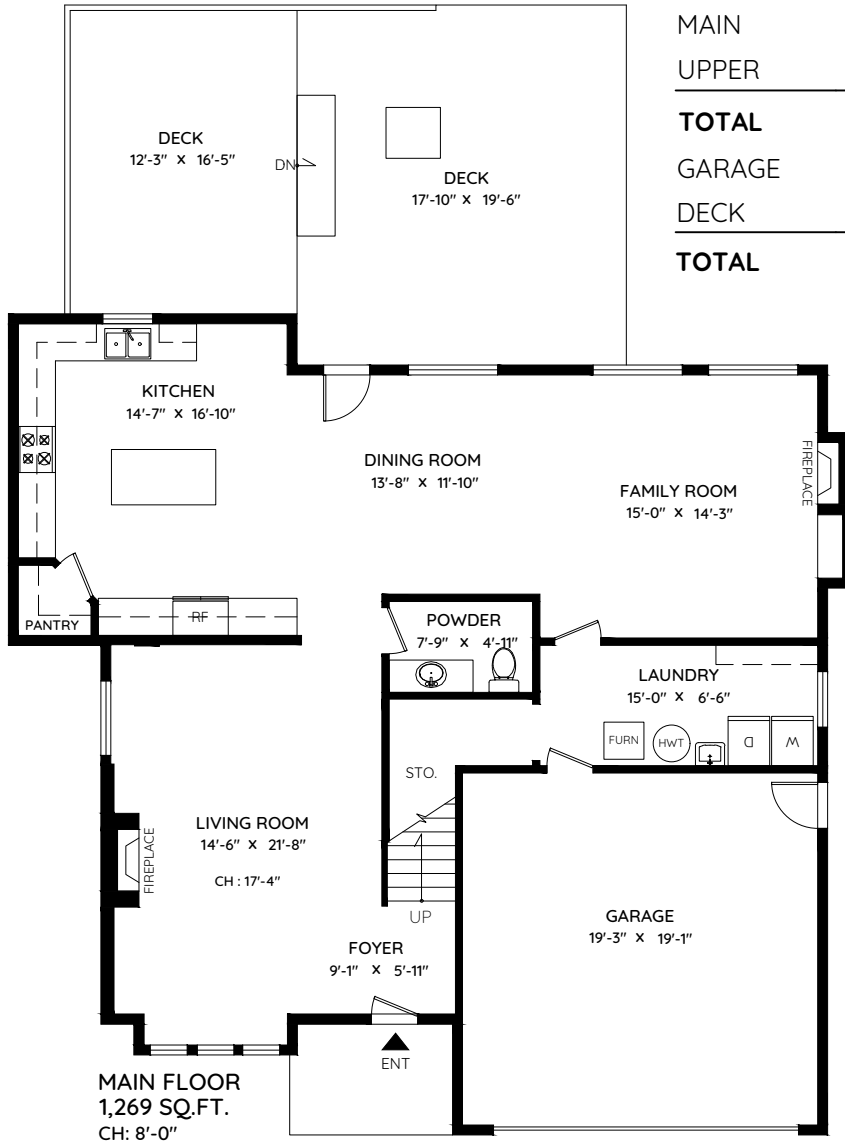

8388 HARRIS STRRET

MISSION, BC

TAYLOR
MCPHERSON

604.556.4844
taylormcpherson.com

MAIN	1,269 SQ.FT.
UPPER	1,313 SQ.FT.
TOTAL	2,582 SQ.FT.
GARAGE	391 SQ.FT.
DECK	557 SQ.FT.
TOTAL	948 SQ.FT.